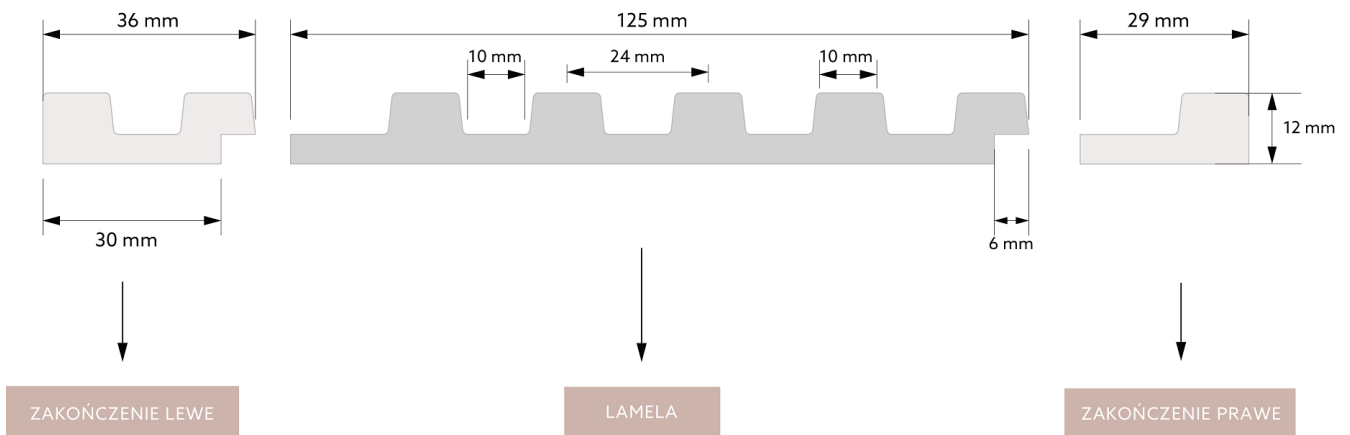

WYMIAR PO MONTAŻU

WYMIAR TECHNICZNY

Right profile of Grey Oak panel L0103R allows for an aesthetic finish of the wall panel on the right side.

Length: 270 cm

Width: 2.3 cm

Depth: 1.2 cm

	PolyForce[®]	ProFoam[®]	Flex		LED	<i>SupremeSatin[®]</i>
270 x 2,3 x 1,2 cm	v	x	x	v	x	x