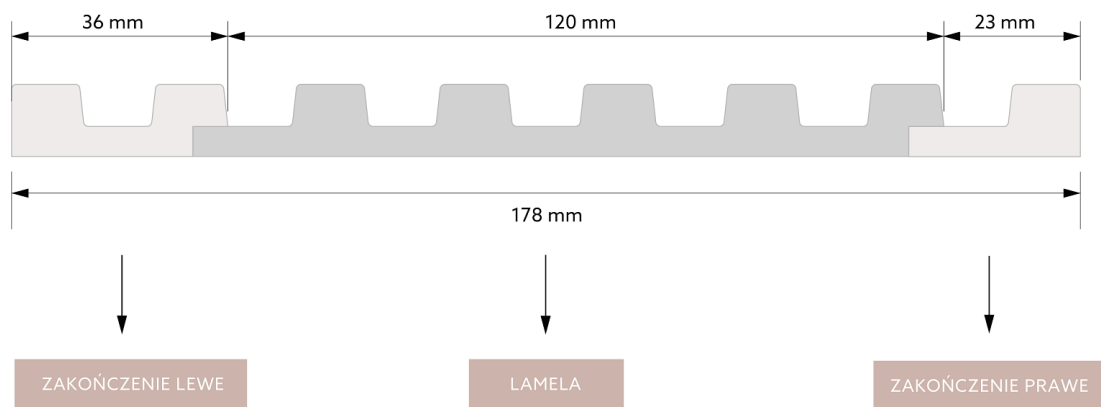

WYMIAR PO MONTAŻU

WYMIAR TECHNICZNY

Right profile of Grey Oak panel L0103R allows for an aesthetic finish of the wall panel on the right side.

Length: 270 cm

Width: 2.3 cm

Depth: 1.2 cm

	PolyForce[®]	ProFoam[®]	Flex		LED	<i>SupremeSatin[®]</i>
270 x 2,3 x 1,2 cm	v	x	x	v	x	x