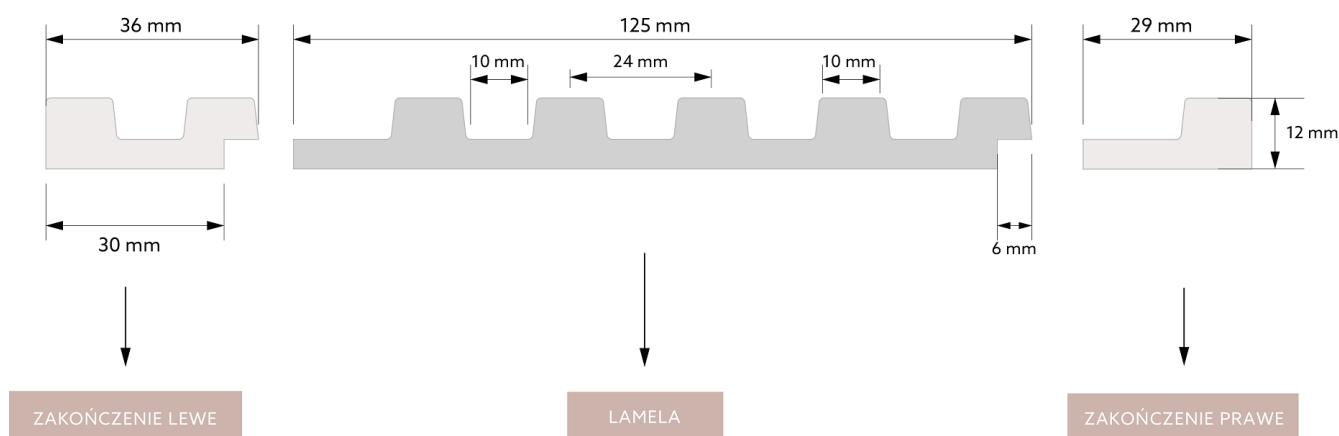

## WYMIAR PO MONTAŻU

---

## WYMIAR TECHNICZNY

---

A light wood-colored Lamelli will become an amazing wall decoration of any interior, giving it a unique character. Our product is made of PolyForce material, characterized by high resistance to moisture, so it can be used in bathrooms, as well as in all rooms exposed to constant contact with water. The panel was made using the innovative ScratchShield technology, which ensures maximum surface hardening and protection against damage. The well-thought-out length of 270 cm makes the installation very simple - it takes place in one piece without the need to connect smaller elements to maintain the continuity of the pattern.

Easy, quick and clean installation using **Mardom FixPro** or **Mardom Max adhesive**.

Possibility to finish panels with dedicated ends - **left** and **right**.

The product is entirely made in Poland.

Length: 270 cm

Width: 12 cm

Depth: 1.2 cm

	<b>PolyForce®</b>	<b>ProFoam®</b>	<b>Flex</b>		<b>LED</b>	<i>SupremeSatin®</i>
270 x 12 x 1,2 cm	v	x	x	x	x	x