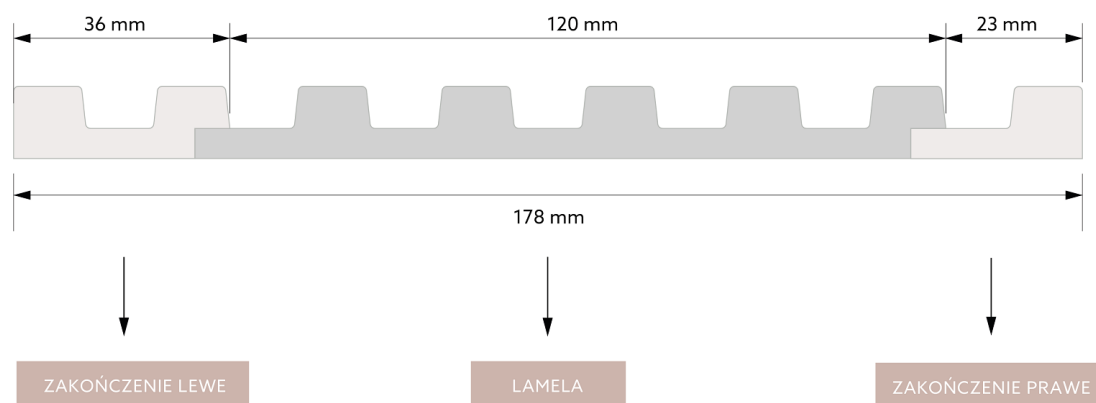

## WYMIAR PO MONTAŻU

---

## WYMIAR TECHNICZNY

---

A light wood-colored Lamelli will become an amazing wall decoration of any interior, giving it a unique character. Our product is made of PolyForce material, characterized by high resistance to moisture, so it can be used in bathrooms, as well as in all rooms exposed to constant contact with water. The panel was made using the innovative ScratchShield technology, which ensures maximum surface hardening and protection against damage. The well-thought-out length of 270 cm makes the installation very simple - it takes place in one piece without the need to connect smaller elements to maintain the continuity of the pattern.

Easy, quick and clean installation using **Mardom FixPro** or **Mardom Max adhesive**.

Possibility to finish panels with dedicated ends - **left** and **right**.

The product is entirely made in Poland.

Length: 270 cm

Width: 12 cm

Depth: 1.2 cm

	<b>PolyForce®</b>	<b>ProFoam®</b>	<b>Flex</b>		<b>LED</b>	<i>SupremeSatin®</i>
270 x 12 x 1,2 cm	v	x	x	x	x	x