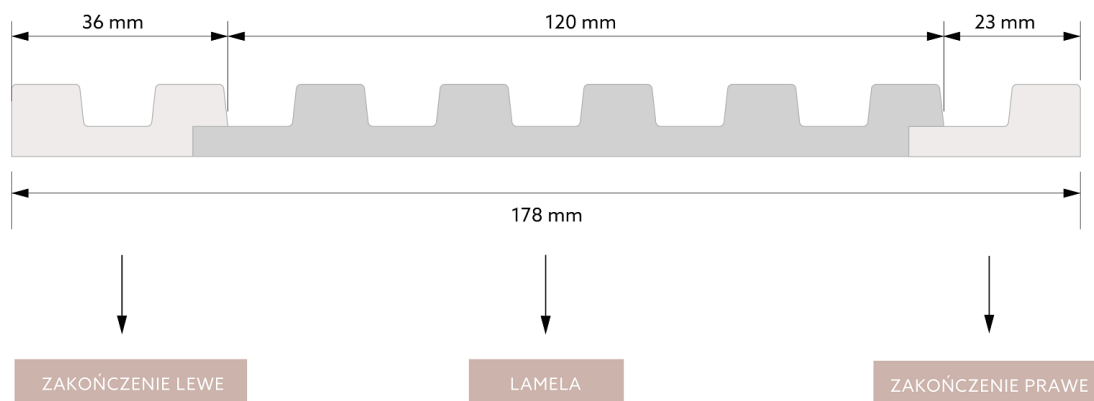

WYMIAR PO MONTAŻU

WYMIAR TECHNICZNY

A wall panel in a delicate shade of gray, which will become a beautiful decoration, piercing the eyes of all your guests. Made of PolyFace material, which is characterized by water resistance, it is perfect for bathrooms and rooms in contact with moisture. Lamelli has the patented ScratchShield technology, consisting in maximum hardening of the surface. Our product was created with thought of a beautiful visual effect, therefore it has an optimal length of 270 cm, which allows for installation in one fragment. Thanks to this, the pattern remains beautiful looks, without the need to create joints between individual panels.

Easy, quick and clean installation using **Mardom FixPro** or **Mardom Max adhesive**.

Possibility to finish panels with dedicated ends - **left** and **right**.

The product is entirely made in Poland.

Length: 270 cm

Width: 12 cm

Depth: 1.2 cm

	PolyForce®	ProFoam®	Flex		LED	<i>SupremeSatin®</i>
270 x 12 x 1,2 cm	v	x	x	x	x	x