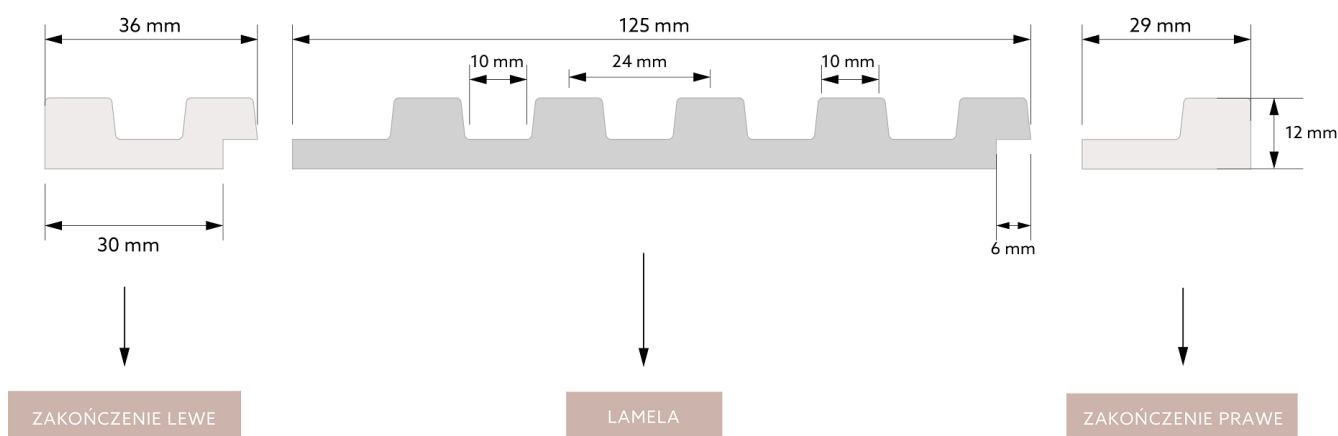

WYMIAR PO MONTAŻU

WYMIAR TECHNICZNY

A wall panel in a delicate shade of gray, which will become a beautiful decoration, piercing the eyes of all your guests. Made of PolyFace material, which is characterized by water resistance, it is perfect for bathrooms and rooms in contact with moisture. Lamelli has the patented ScratchShield technology, consisting in maximum hardening of the surface. Our product was created with thought of a beautiful visual effect, therefore it has an optimal length of 270 cm, which allows for installation in one fragment. Thanks to this, the pattern remains beautiful looks, without the need to create joints between individual panels.

Easy, quick and clean installation using **Mardom FixPro** or **Mardom Max adhesive**.

Possibility to finish panels with dedicated ends - **left** and **right**.

The product is entirely made in Poland.

Length: 270 cm

Width: 12 cm

Depth: 1.2 cm

	PolyForce®	ProFoam®	Flex		LED	<i>SupremeSatin®</i>
270 x 12 x 1,2 cm	v	x	x	x	x	x