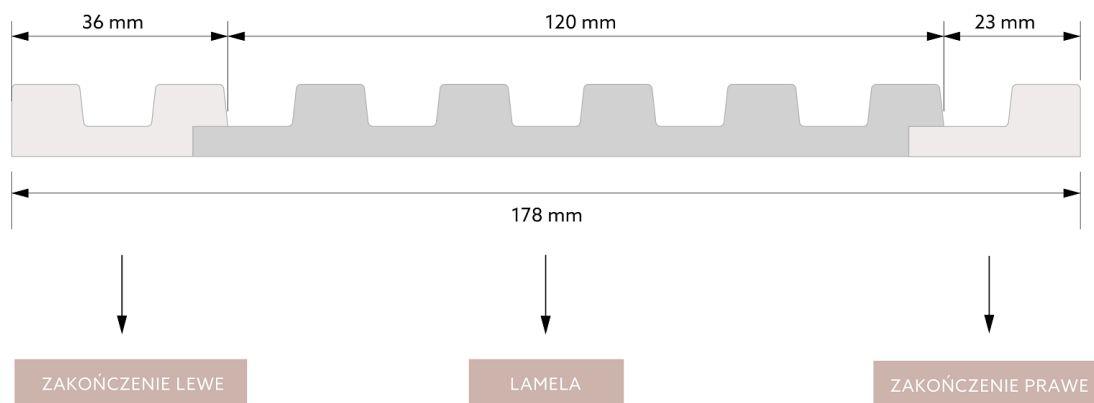

## WYMIAR PO MONTAŻU

## WYMIAR TECHNICZNY

A deep brown wall panel that will become a unique decoration, giving a spacious effect on the wall. The panel is made of waterproof PolyForce material, so it can be successfully used in rooms exposed to moisture, such as a kitchen or bathroom. Lamelli was made in the ScratchShield technology, which strengthens the surface of the material, thus ensuring excellent durability. The length of 270 cm ensures an aesthetic and easy installation in one piece, thanks to which there is no problem of unsightly joints between the individual elements of the wall panels.

Easy, quick and clean installation using **Mardom FixPro** or **Mardom Max adhesive**.

Possibility to finish panels with dedicated ends - **left** and **right**.

The product is entirely made in Poland.

Length: 270 cm

Width: 12 cm

Depth: 1.2 cm

	<b>PolyForce®</b>	<b>ProFoam®</b>	<b>Flex</b>		<b>LED</b>	<i>SupremeSatin®</i>
270 x 12 x 1,2 cm	v	x	x	x	x	x