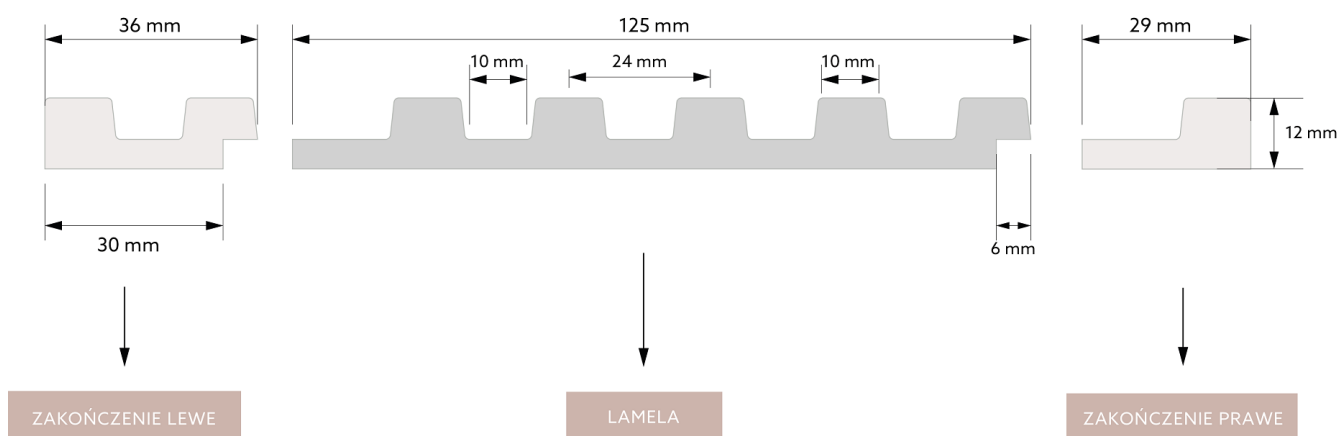

## WYMIAR PO MONTAŻU

## WYMIAR TECHNICZNY

A deep brown wall panel that will become a unique decoration, giving a spacious effect on the wall. The panel is made of waterproof PolyForce material, so it can be successfully used in rooms exposed to moisture, such as a kitchen or bathroom. Lamelli was made in the ScratchShield technology, which strengthens the surface of the material, thus ensuring excellent durability. The length of 270 cm ensures an aesthetic and easy installation in one piece, thanks to which there is no problem of unsightly joints between the individual elements of the wall panels.

Easy, quick and clean installation using **Mardom FixPro** or **Mardom Max adhesive**.

Possibility to finish panels with dedicated ends - **left** and **right**.

The product is entirely made in Poland.

Length: 270 cm

Width: 12 cm

Depth: 1.2 cm

	<b>PolyForce®</b>	<b>ProFoam®</b>	<b>Flex</b>		<b>LED</b>	<i>SupremeSatin®</i>
270 x 12 x 1,2 cm	v	x	x	x	x	x