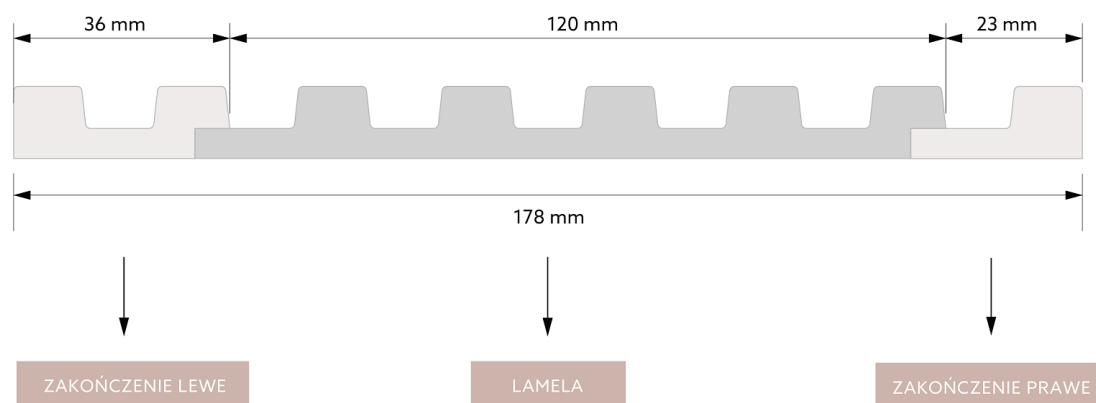

WYMIAR PO MONTAŻU

WYMIAR TECHNICZNY

A classic brown wall panel is the most fashionable interior accessory that will change any interior, providing a spacious effect on the wall. The panel is made of PolyForce material, which ensures full water resistance, so it can be installed in humid rooms such as the kitchen. The lamella has been extremely hardened thanks to the innovative ScratchShield production technology, thus ensuring resistance against damage. The special design of the Lamelli is 270 cm long, which allows it to be installed in one piece, without worrying about the aesthetic connection of subsequent panel elements.

Easy, quick and clean installation using **Mardom FixPro** or **Mardom Max adhesive**.

Possibility to finish panels with dedicated ends - **left** and **right**.

The product is entirely made in Poland.

Length: 270 cm

Width: 12 cm

Depth: 1.2 cm

	PolyForce®	ProFoam®	Flex		LED	<i>SupremeSatin®</i>
270 x 12 x 1,2 cm	v	x	x	x	x	x