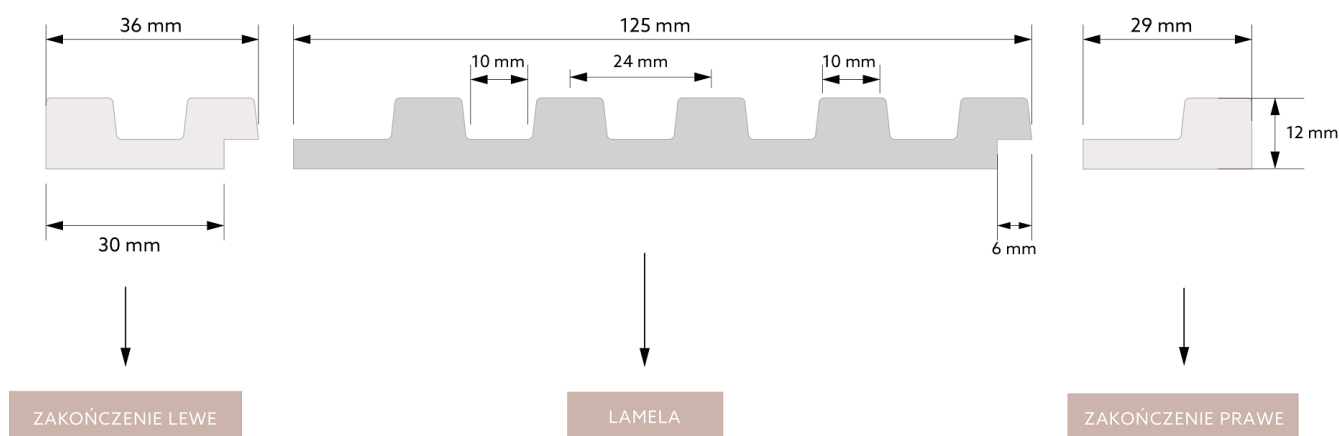

WYMIAR PO MONTAŻU

WYMIAR TECHNICZNY

A classic brown wall panel is the most fashionable interior accessory that will change any interior, providing a spacious effect on the wall. The panel is made of PolyForce material, which ensures full water resistance, so it can be installed in humid rooms such as the kitchen. The lamella has been extremely hardened thanks to the innovative ScratchShield production technology, thus ensuring resistance against damage. The special design of the Lamelli is 270 cm long, which allows it to be installed in one piece, without worrying about the aesthetic connection of subsequent panel elements.

Easy, quick and clean installation using **Mardom FixPro** or **Mardom Max adhesive**.

Possibility to finish panels with dedicated ends - **left** and **right**.

The product is entirely made in Poland.

Length: 270 cm

Width: 12 cm

Depth: 1.2 cm

	PolyForce®	ProFoam®	Flex		LED	<i>SupremeSatin®</i>
270 x 12 x 1,2 cm	v	x	x	x	x	x